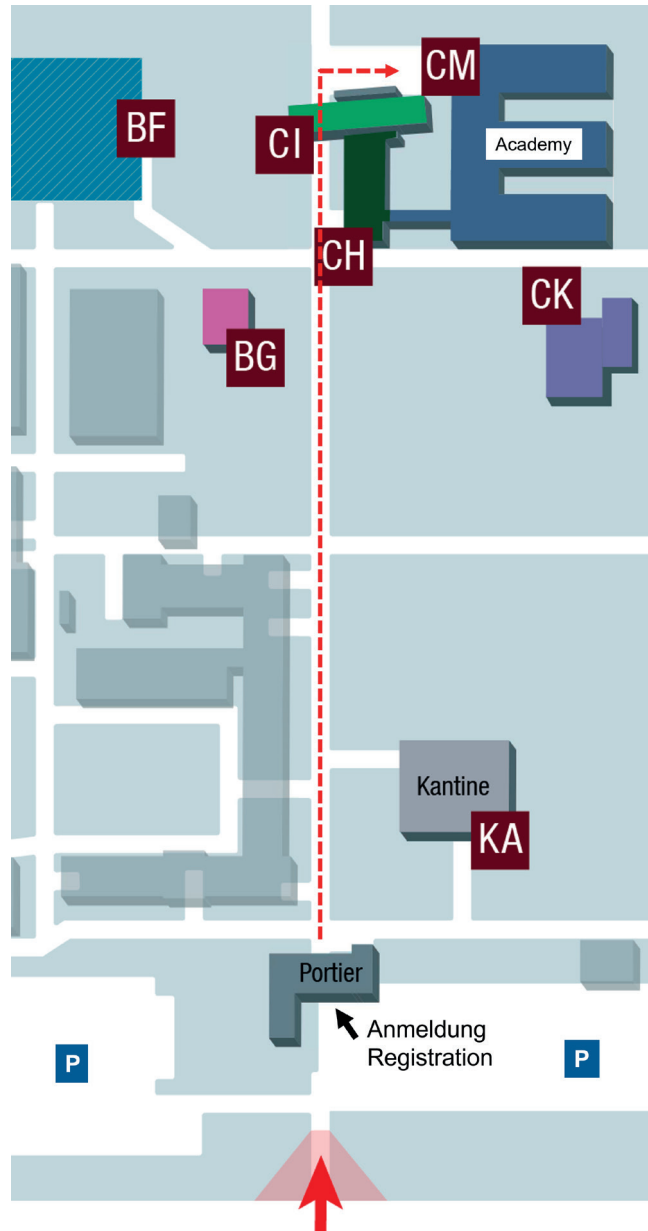

### BY CAR

If you use a navigator (e.g. Google maps) please enter „Seibersdorf Laboratories“ and follow the instructions.

**From Vienna on highway Südatautobahn A 2:** follow A 2 until the Guntramsdorf interchange and then exit to take highway „Süd-Ost-Autobahn A 3“ towards Eisenstadt. Take Exit Ebreichsdorf-Nord and take a right towards Ebreichsdorf. In Ebreichsdorf, take the left turn to the company premises (green arrow „Forschungszentrum“). Continue from Ebreichsdorf to Unterwaltersdorf. After crossing the town line, take a right turn at the first fork in the road, continue to the nearby rotary and take the fourth rotary exit. Continue now on the main road for about 6 km straight to the company premises located on Tech Campus Seibersdorf directly at B60.

**From Graz on highway Südatautobahn A 2:** follow highway „Süd-Autobahn A2“ until Exit Baden. Take a right. Continue to Oeynhausen and Oberwaltersdorf until Ebreichsdorf. After crossing the town line, take a left at the fork in the road. Continue through the traffic lights to Unterwaltersdorf. After crossing the town line, take a right turn at the first fork in the road, continue to the nearby rotary and take the fourth rotary exit. Continue now on the main road for about 6 km straight to the company premises located on Tech Campus Seibersdorf directly at B60.

## SEIBERSDORF ACADEMY

## Tech Campus Seibersdorf

Bundesstraße / Street B60