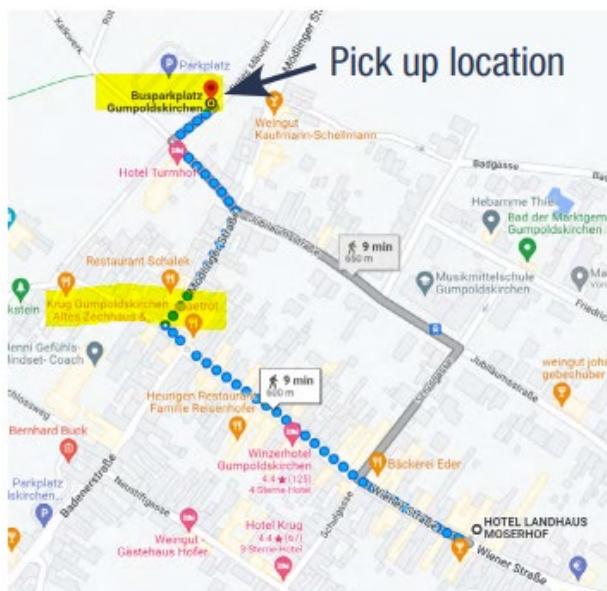

How to get to the social dinner?

“Heuriger” KRUG - Altes Zechhaus is right in the **center of Gumpoldskirchen**.

We will organize a **shuttle service** from **Seibersdorf Laboratories** to the **dinner location** on the first evening of the Symposium, after the end of the technical program. **Please indicate your interest** in using the shuttle service during on-site registration:
<https://www.seibersdorf-laboratories.at/en/radhard/registration/>

Autobahn (Highway) A2 from Vienna

Highway **exit Wr. Neudorf** - after the highway exit, turn right onto the **B11**, the Mödlinger federal road - drive straight ahead until you reach the traffic lights at the **B17** Triesterstraße - turn left and follow the **B17** for about 3 km straight to Guntramsdorf - in **Guntramsdorf** turn right in front of the Jet gas station towards Gumpoldskirchen - after 1km turn right towards **Gumpoldskirchen** - you are then after another kilometer on the **Wiener Straße** - turn right and drive into the **town center**.

Autobahn (Highway) A2 from Graz

Take the **Traiskirchen** highway **exit** - turn left after the exit, drive through Traiskirchen in the direction of **Guntramsdorf** (approx. 4 km) - in Guntramsdorf after Interspar and Jet petrol station turn left towards Gumpoldskirchen - after 1km turn right towards **Gumpoldskirchen** - you are then after another kilometer on the **Wiener Straße** - turn right and drive into the **town center**.

Pick-up will be at Parkplatz Gumpoldskirchen at 07:45 am.

Information for guests traveling directly to us:
Seibersdorf Laboratories can be accessed by car or public transportation.
Directions are available on the company's website:
<https://www.seibersdorf-laboratories.at/en/company-info/driving-directions>.