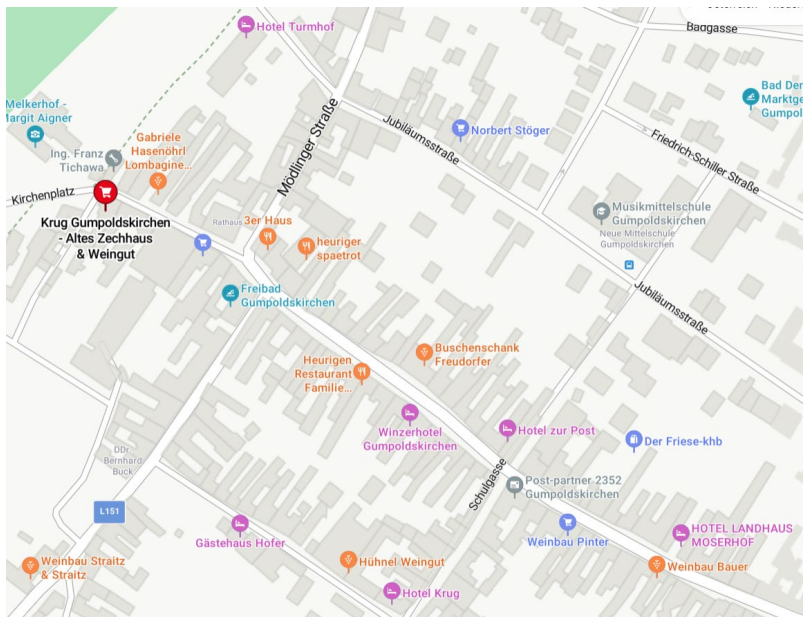

Accommodation Suggestions

Hotel Krug
Schulgasse 1
2352 Gumpoldskirchen
www.hotel-krug.at
office@krug.at
[Searchresults (lower-austria.info)](http://Searchresults%20(lower-austria.info))

Hotel Landhaus Moserhof****
Wiener Straße 53
2352 Gumpoldskirchen
www.landhaus-moserhof.at/index,lid,en.html
reception@landhaus-moserhof.at
Hotel Landhaus Moserhof (lower-austria.info)

Gästehaus Hofer
Neustiftgasse 4
2352 Gumpoldskirchen
www.weingut-hofer.at/
office@weingut-hofer.at
Gästehaus Hofer (lower-austria.info)

Winzerhotel Gumpoldskirchen
Wiener Straße 26
2352 Gumpoldskirchen
www.winzerhotel.at
info@winzerhotel.at
Winzerhotel Gumpoldskirchen (lower-austria.info)

Hotel Turmhof
Josef- Schöffel-Straße 9
2352 Gumpoldskirchen
www.hotel-turmhof.at/en/
office@hotel-turmhof.at
Hotel Turmhof (lower-austria.info)

Hotel zur Post***
Wiener Straße 33
2352 Gumpoldskirchen
www.hotel-post-gumpoldskirchen.at
office@hotelpostgumpoldskirchen.at
Hotel zur Post (lower-austria.info)